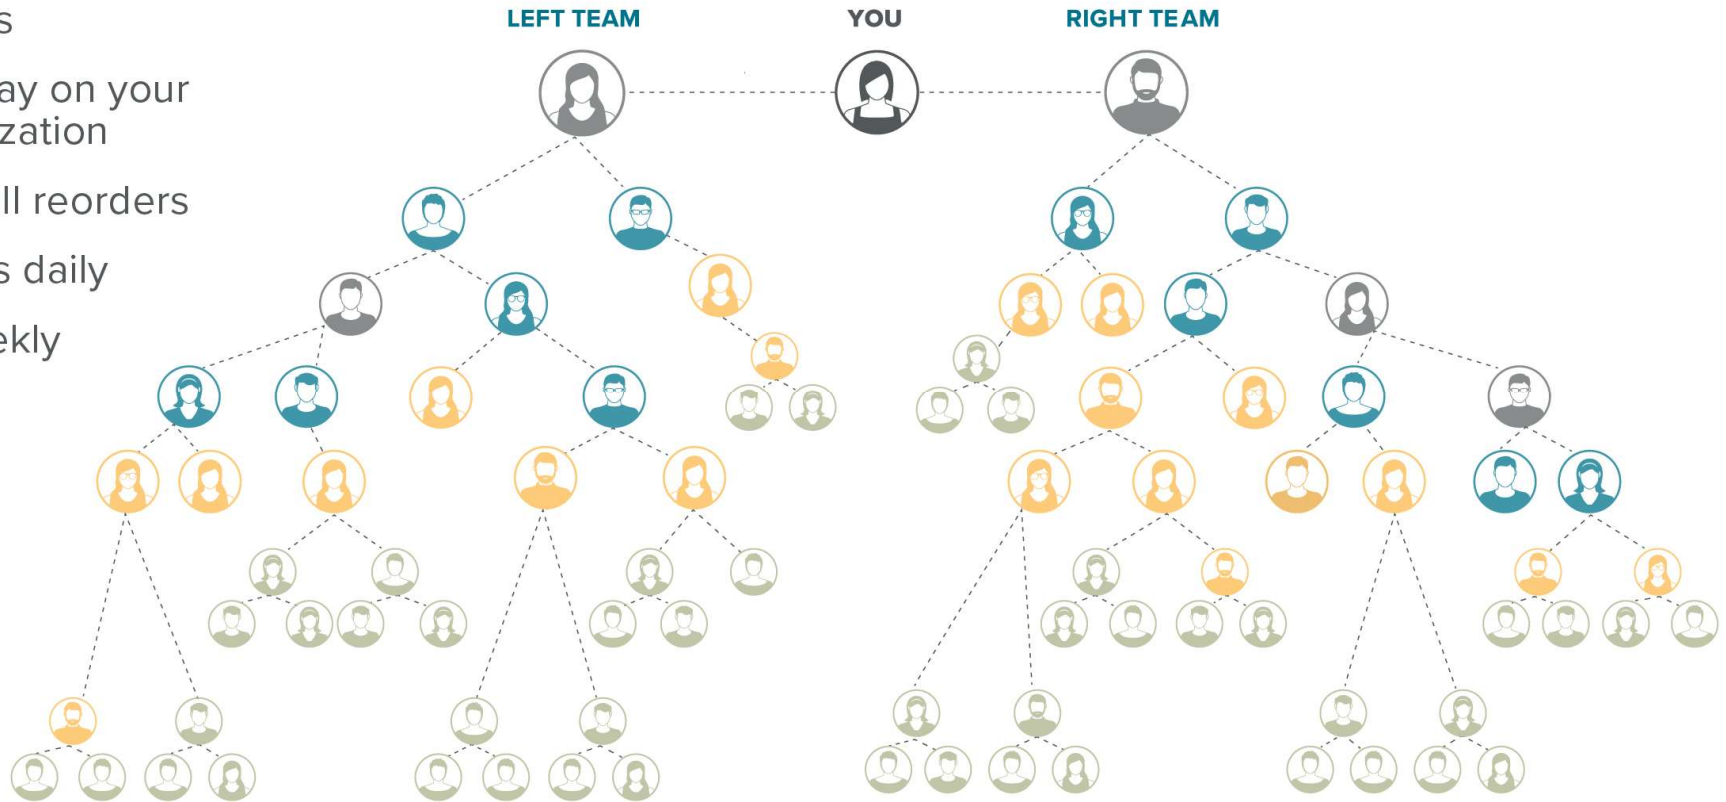

The Power of 2

- Build 2 teams
- Earn Cycle pay on your entire organization
- Earn BV on all reorders
- BV calculates daily
- Get paid weekly

*The specific market values are calculated using the Foreign Exchange Multiplier. This value is subject to change every quarter based on published exchange rates and will be valid for the following quarter. Earning levels for Isagenix Independent Associates depend on time and commitment and may vary. For more information, visit IsagenixEarnings.com.