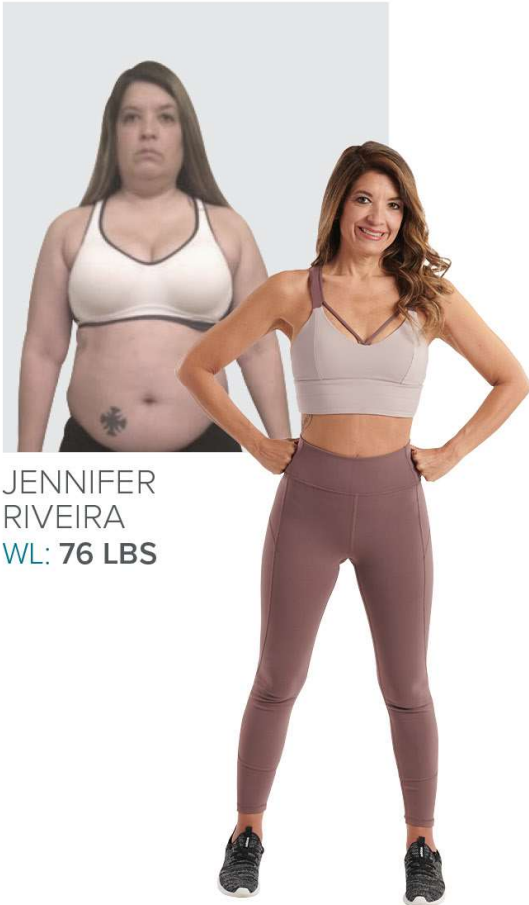

MARK
OSTROWSKI
WL: 100 LBS

JENNIFER
RIVEIRA
WL: 76 LBS