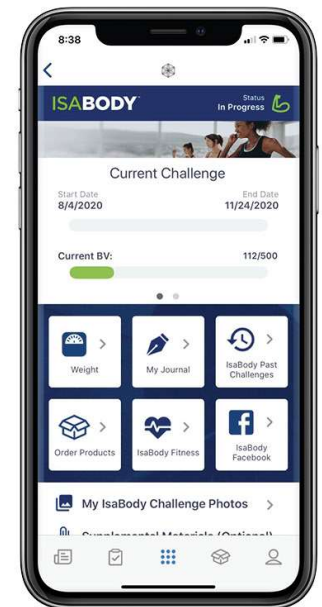

If you want to feel better, Isagenix can help with that.

ANNETTE
BROOKS
WL: 25 LBS

JENNIFER
RIVEIRA
WL: 76 LBS

MARK
OSTROWSKI
WL: 100 LBS

CHERA
HARRIS
WL: 110 LBS

Results not typical. Weight loss, muscle gain, lifestyle, and other results depicted here reflect exceptional individual experiences of Isagenix Customers and should not be construed as typical or average. A two-phase research study in 2016 showed an average weight loss of 24 pounds in 12 weeks. For more information, see IsagenixHealth.net.

If you want to feel better, Isagenix can help with that.

REGINALD JACKSON
WL: 6 LBS

CHRISTINE KUHLMAN
WL: 103 LBS

RICK MAXWELL
WG: 11 LBS

JODI HALL
WL: 17 LBS

Results not typical. Weight loss, muscle gain, lifestyle, and other results depicted here reflect exceptional individual experiences of Isagenix Customers and should not be construed as typical or average. A two-phase research study in 2016 showed an average weight loss of 24 pounds in 12 weeks. For more information, see IsagenixHealth.net.

Meet IsaBody:

- Achieve your goals with the support from thousands of people within the IsaBody® community
- Earn up to \$600 in free Isagenix products per year
- Exclusive IsaBody T-shirts
- Monthly workout programs with IsaBody Fitness
- Free to join!