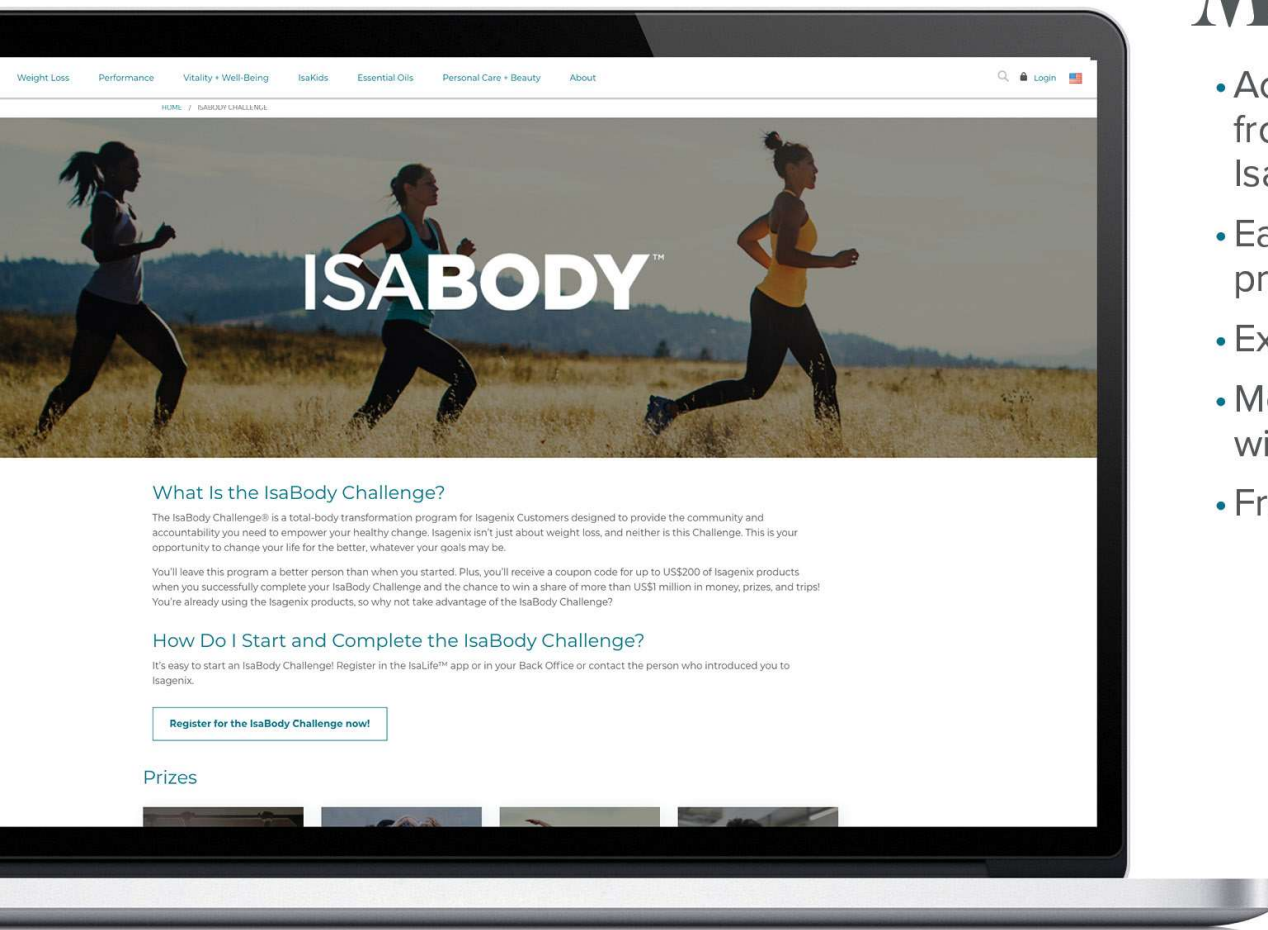

If you want to feel better, Isagenix can help with that.

REGINALD JACKSON
WL: 6 LBS

CHRISTINE KUHLMAN
WL: 103 LBS

RICK MAXWELL
WG: 11 LBS

JODI HALL
WL: 17 LBS

Results not typical. Weight loss, muscle gain, lifestyle, and other results depicted here reflect exceptional individual experiences of Isagenix Customers and should not be construed as typical or average. A two-phase research study in 2016 showed an average weight loss of 24 pounds in 12 weeks. For more information, see IsagenixHealth.net.