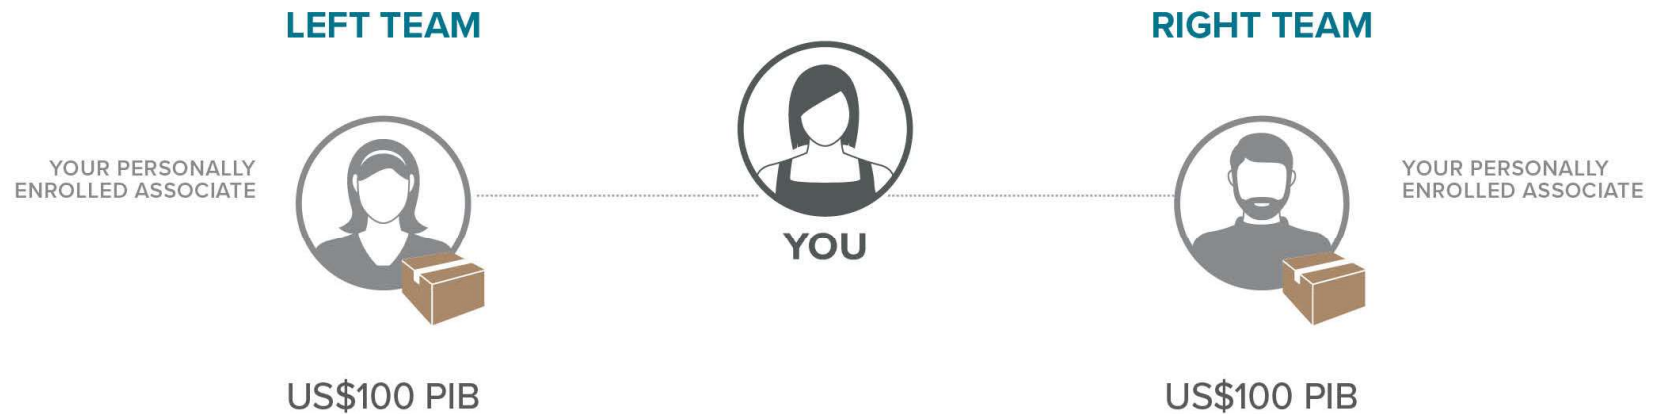

Step 1: Set Up Your Account

- It takes about 10 minutes, and it's free!

Step 2: Upgrade to Associate

- Complete the Associate application in your Back Office
- Agree to the Associate terms and conditions
- Pay the US\$29 Associate conversion fee*

YOU

*When joining Isagenix with a qualified pack and converting to Associate within 30 days of enrollment, the US\$29 Associate conversion fee is waived.

Step 3: Begin Sharing the Products You Love

KEY TERMS