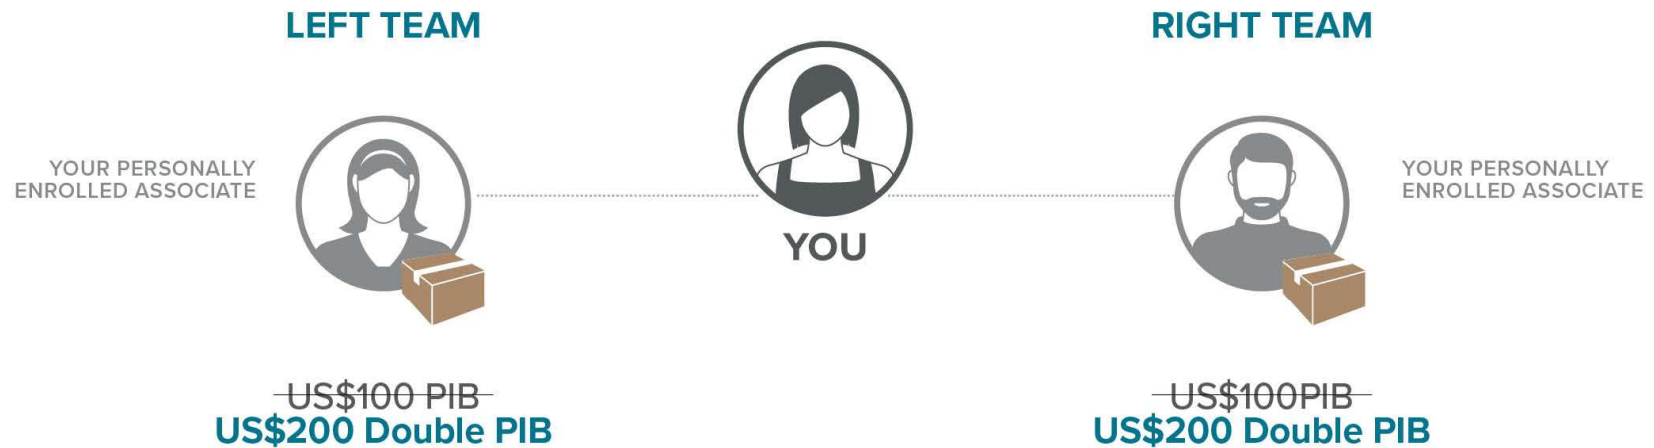

Step 4: Learn How To Double Your Income

New Customers must join Isagenix in the same commission week.
Available in select markets.

KEY TERMS

- **PIB** — Product Introduction Bonus
- **Double PIB** — Double Product Introduction Bonus
- **RAB** — Rank Advancement Bonus
- **Commission Week** — Monday-Sunday ET

The figures depicted on this slide reflect the maximum bonus available through this promotion. The ability to earn income under the Isagenix Compensation Plan depends on many factors, including an individual Associate's business, social, and sales skills; personal ambition and activity; availability of time and financial resources; and access to a large network of family, friends, and business contacts. Isagenix cannot and does not guarantee any particular level of earnings. Even Associates who dedicate a significant amount of time, effort, and personal funds may not achieve a meaningful level of success. For average earnings, refer to IsagenixEarnings.com.

**YOU SHARE
THEY SHARE
REPEAT**

ISAGENIX.